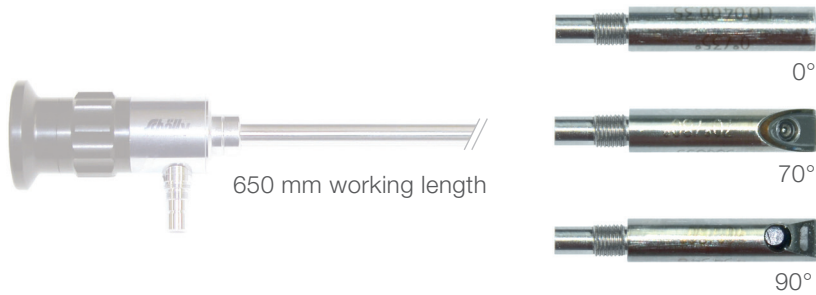

FLEXILUX Universal Borescopes – Long Version

INTERCHANGEABLE OBJECTIVES

- Different directions of view
- Easy to screw on and off
- The diameter of the borescope will not be enlarged by the objective

Ø Universal borescope	Item no.	Direction of view	Field of view	Objective length
4.0 mm	WO.0400.85	0°	85°	13 mm
4.0 mm	WO.0470.85	70°	85°	16 mm
4.0 mm	WO.0490.85	90°	85°	13 mm