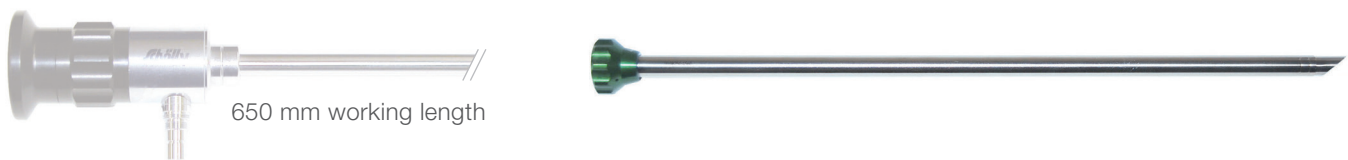

Interchangeable objectives

The interchangeable objectives are screwed onto the tip of the borescope, allowing the direction of view to be modified without increasing the outer diameter of the borescope.

Rotatable mirror tubes

Mirror tubes allow the direction of view to be changed quickly. The tube is simply attached to the borescope with interchangeable objective. The tube is rotated to perform a 360° inspection.

Item no.	Working Ø	Working length
FE.04650	4.0 mm	650 mm

FLEXILUX Universal Borescopes – Long Version

INTERCHANGEABLE OBJECTIVES

- Different directions of view
- Easy to screw on and off
- The diameter of the borescope will not be enlarged by the objective

- Easy to attach to the endoscope shaft
- Water- and oil-tight
- 360° inspection by turning the objective tube

Item no.	Working Ø	Working length	Direction of view	Field of view	Color code
FD.04650.0085	4.4 mm	650 mm	0°	85°	blue
FD.04650.7085	4.4 mm	650 mm	70°	85°	green
FD.04650.9085	4.4 mm	650 mm	90°	85°	red