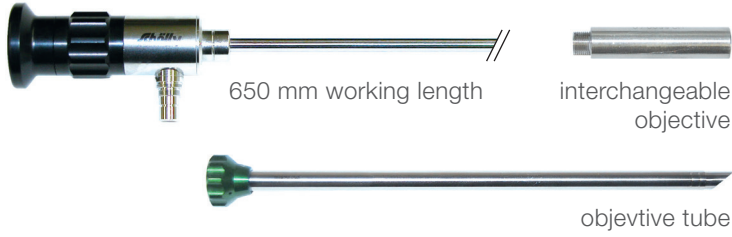

Interchangeable objectives

The interchangeable objectives are screwed onto the tip of the borescope, allowing the direction of view to be modified without increasing the outer diameter of the borescope.

Rotatable mirror tubes

Mirror tubes allow the direction of view to be changed quickly. The tube is simply attached to the borescope with interchangeable objective. The tube is rotated to perform a 360° inspection.

Rotatable objective tubes

The objective tube offers the same advantages as the mirror tube plus the added advantage of a closed tip, making it oil resistant and watertight.

FLEXILUX Universal Borescopes – Long Version

- Easy to attach to the endoscope shaft
- Water- and oil-tight
- 360° inspection by turning the objective tube

Item no.	Working Ø	Working length	Direction of view	Field of view	Color code
FD.04650.0085	4.4 mm	650 mm	0°	85°	blue
FD.04650.7085	4.4 mm	650 mm	70°	85°	green
FD.04650.9085	4.4 mm	650 mm	90°	85°	red