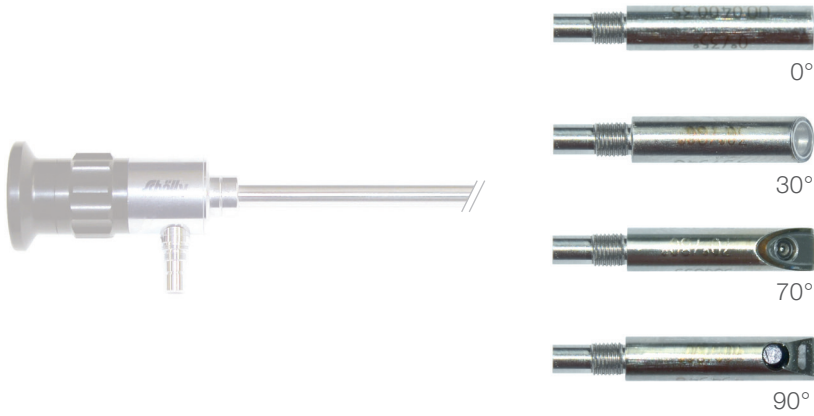

FLEXILUX Universal Borescopes

INTERCHANGEABLE OBJECTIVES

- For FlexiLux Universal Borescopes
- Different directions of view
- Easy to screw on and off

Ø Universal borescope	Item no. interchangeable objective	Direction of view	Field of view	Objective length
4.0 mm	UO.0400.35	0°	35°	16 mm
4.0 mm	UO.0400.80	0°	80°	16 mm
4.0 mm	UO.0430.80	30°	80°	17 mm
4.0 mm	UO.0470.80	70°	80°	17 mm
4.0 mm	UO.0490.80	90°	80°	17 mm
5.5 mm	WO.5500.40	0°	40°	25 mm
5.5 mm	WO.5500.85	0°	85°	22 mm
5.5 mm	WO.5545.45	45°	45°	17 mm
5.5 mm	WO.5590.45	90°	45°	21 mm
8.0 mm	WO.0800.40	0°	40°	25 mm
8.0 mm	WO.0800.85	0°	85°	23 mm
8.0 mm	WO.0845.60	45°	60°	27 mm
8.0 mm	WO.0890.60	90°	60°	26 mm