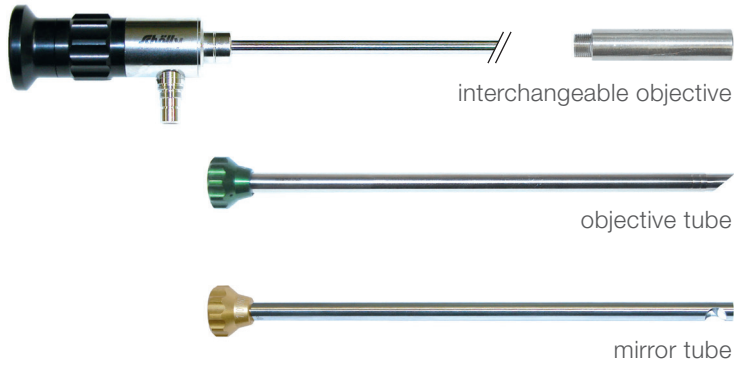

Interchangeable objectives

The interchangeable objectives are screwed onto the tip of the borescope, allowing the direction of view to be modified without increasing the outer diameter of the borescope.

Rotatable mirror tubes

Mirror tubes allow the direction of view to be changed quickly. The tube is simply attached to the borescope with interchangeable objective. The tube is rotated to perform a 360° inspection.

Rotatable objective tubes

The objective tube offers the same advantages as the mirror tube plus the added advantage of a closed tip, making it oil resistant and watertight.

FLEXILUX Universal Borescopes

- Modular borescope:
Exchange of objectives, objective- and mirror tubes
- Very good image quality due to rod lens system
- Water- and oil-tight when using objective tubes
- For a functional borescope, please select an interchangeable objective or an objective tube